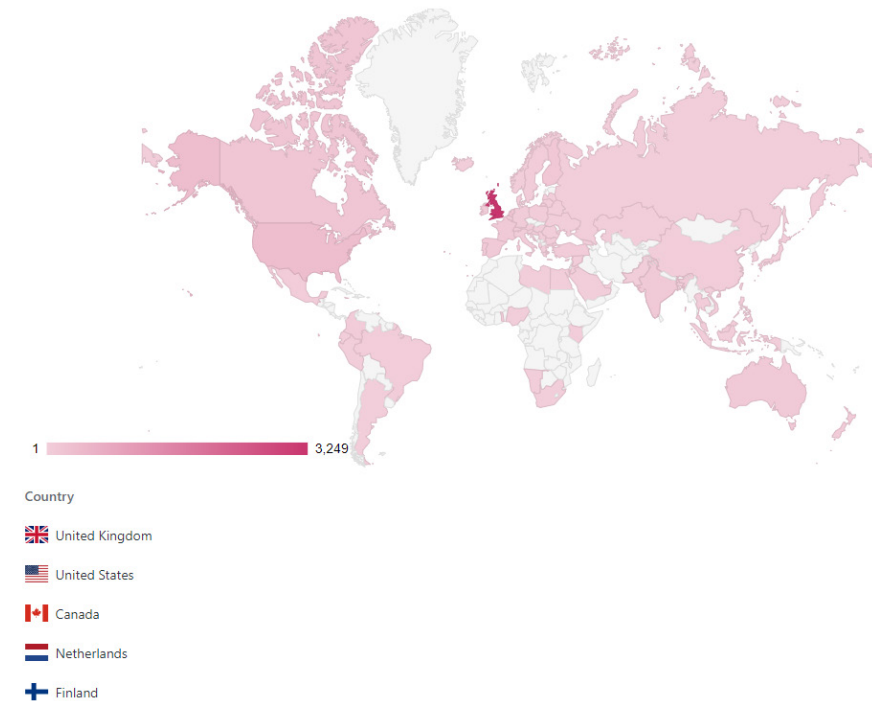

Location
Birmingham
Coventry
Glasgow City

Research

Interesting co-design and collaborative projects, organisations and tools from around the world.

Products Climate action

Climania game puts built environment at heart of public climate awareness

BREAKDOWN OF VISITORS BY COUNTRY

Stats for 2022

TOP SIX REFERRERS AND REACH OF THE WEBSITE

Stats for 2022

Referrer	Views
rtpi.org.uk	465
Search Engines	328
Twitter	139
linkedin.com	96
Instagram	77
Facebook	46